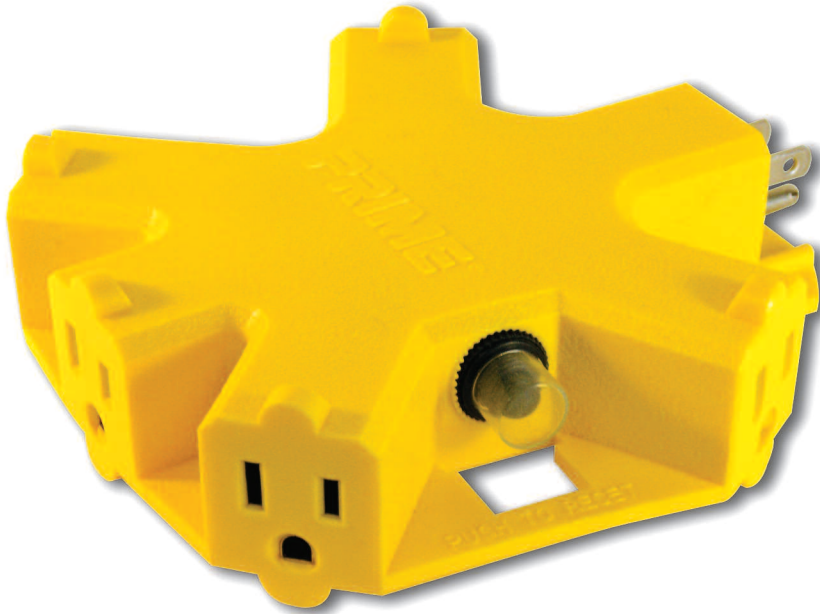

5-OUTLET ADAPTER

- ▶ Safely Turns a Single Outlet 12/3 AWG Extension Cord into 5 Outlets
- ▶ Built-in Circuit Breaker for Overload Protection
- ▶ Outdoor Rated

ORDERING INFORMATION

ITEM #	DESCRIPTION	PACK	CARTON DIMENSIONS	WT	CUBE	UPC 0-54732
AD5OUTLET	5-Outlet Adapter w/Built-In Circuit Breaker	6	12.37"D x 7.28"W x 10.02"H	7.69 lbs	0.52	81172-4